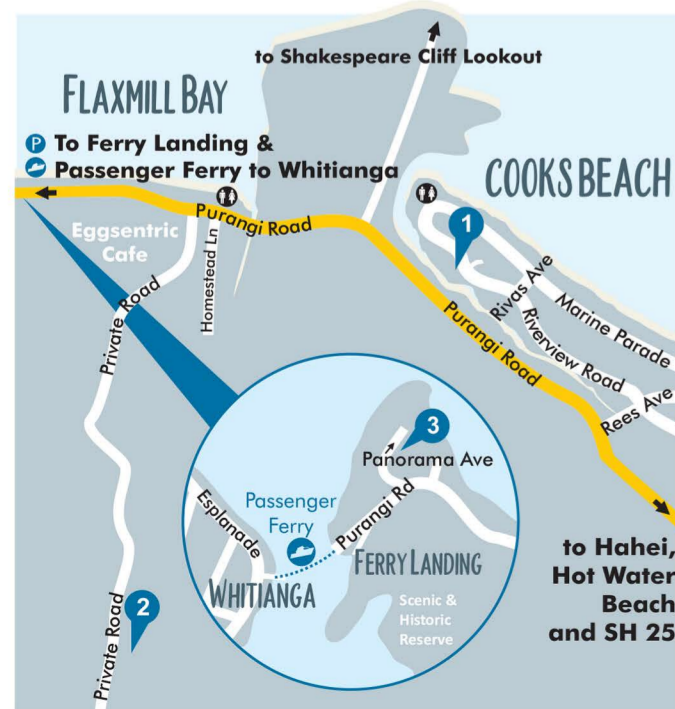

1. **Kay de Blaauw**
   Painting - acrylic, mixed media
   28 Riverview Road, Cooks Beach
   Ph 07 866 2640, Mob 027 599 0098
   Email kaydeblaauwart@yahoo.co.nz
   Web www.kaydeblaauwart.co.nz
2. **Rachel Olsen**
   Painting
   1047M Purangi Road, Flaxmill Bay
   Studio is 1.6 km up private road behind Eggsentric Cafe car park
   Mob 027 319 6303, Email rachelolsen@xtra.co.nz
   Web www.rachelolsenartist.com
3. **Sarah Gordon** **NEW**
   Painting
   18 Panorama Ave, Ferry Landing, Whitianga
   Mob 027 606 7173, Email hello@sarahgordonart.com,
   Web www.sarahgordonart.com
   (f) Sarah Gordon Art, (e) sarahgordonart