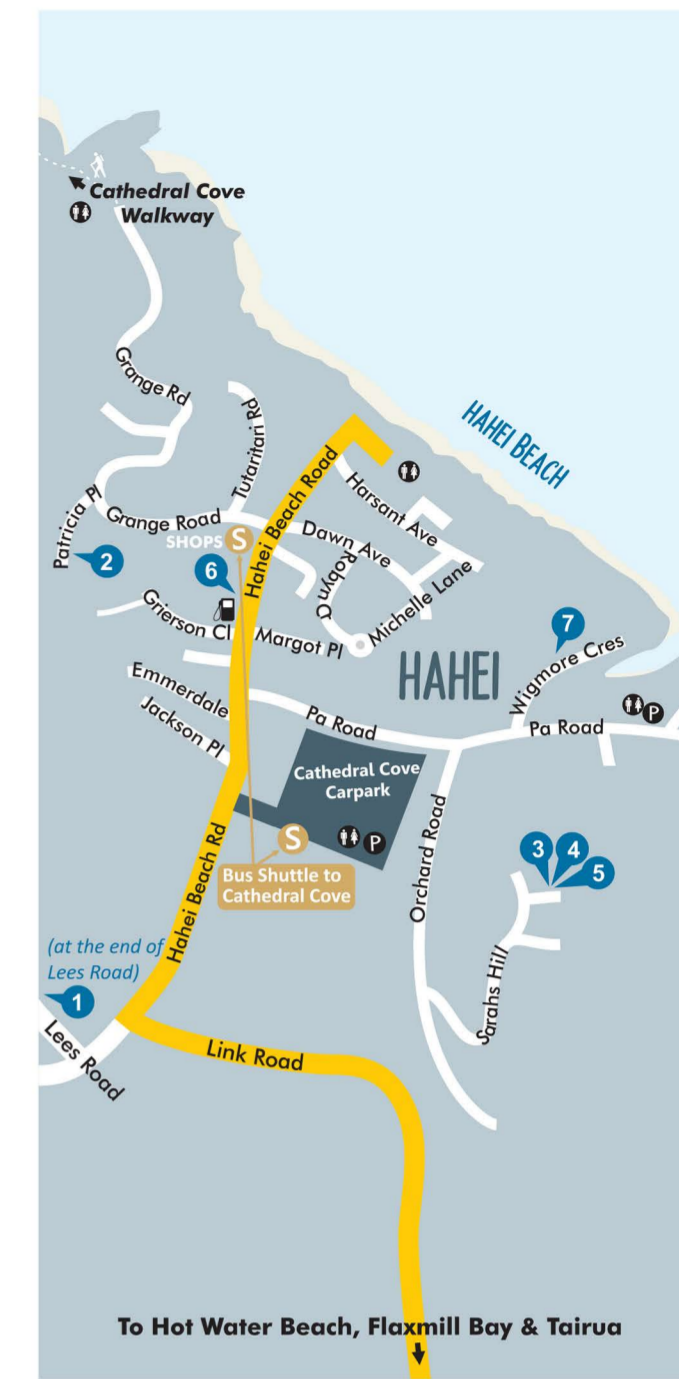

- Sally Samins**
Painting and mixed media
69 Radar Road, Hot Water Beach
Ph 021 166 5386, Email sally@sallysamins.com
Web www.sallysamins.com
(f) sallysamins (e) sallysamins
- Hot Waves Cafe**
Showcase Exhibition: March 7th to April 13th
Gala Night: Friday March 6th from 6pm
Music & Showcase: March 13th 6pm - 8.30pm
8 Pye Place, Hot Water Beach, Ph 07 866 3887

- Kay de Blaauw**
Painting - acrylic, mixed media
28 Riverview Road, Cooks Beach
Ph 07 866 2640, Mob 027 599 0098
Email kaydeblaauwart@yahoo.co.nz
Web www.kaydeblaauwart.co.nz
- Rachel Olsen**
Painting
1047M Purangi Road, Flaxmill Bay
Studio is 1.6 km up private road behind Eggsentric Cafe car park
Mob 027 319 6303, Email rachelolsen@xtra.co.nz
Web www.rachelolsenartist.com
- Sarah Gordon** **NEW**
Painting
18 Panorama Ave, Ferry Landing, Whitianga
Mob 027 606 7173, Email hello@sarahgordonart.com,
Web www.sarahgordonart.com
(f) Sarah Gordon Art, (e) sarahgordonart